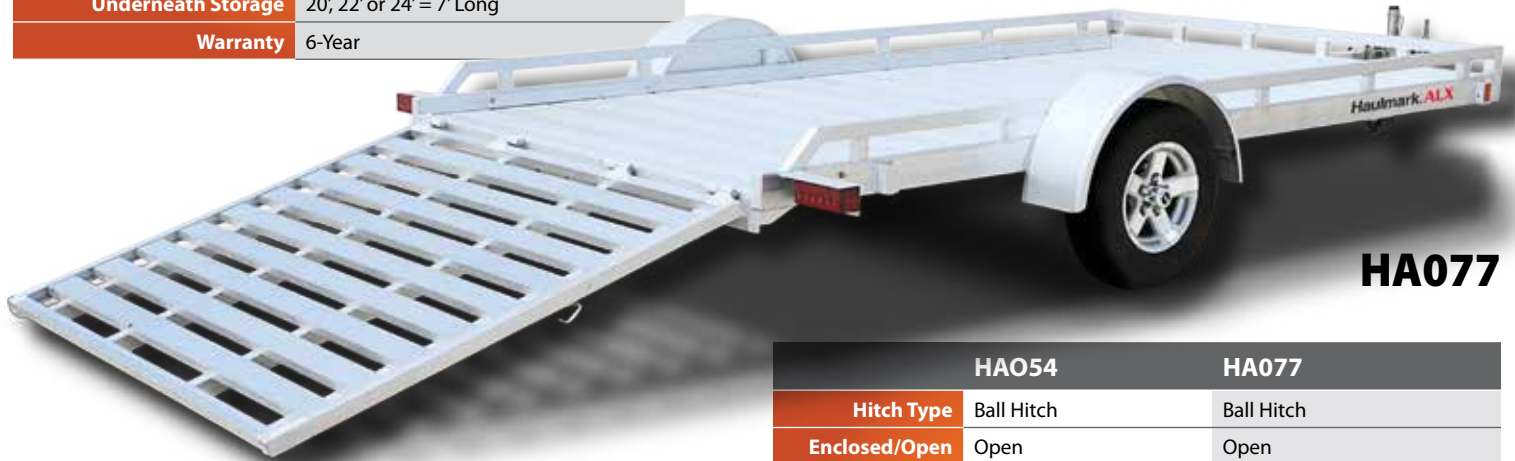

HA054

Haulmark®

GET MORE | GO FURTHER

www.haulmark.com

ALX OPEN ATV AND CAR TRAILERS

HAC079

HAC079	
Hitch Type	Ball Hitch
Enclosed/Open	Open
Available Lengths	14', 17'6", 20', 22' & 24'
Width	14' & 17'6" = 8'0"W 20', 22' & 24' = 8'6"W
Fender to Fender Width	8'0"W = 73-1/2" 8'6" = 79"
Loading Height	19"
Axles	Tandem Torflex® with Electric Brakes
Axle Capacity	14' & 17'6" = 3500# 20' = 4800# 22' = 5200# 24' = 6000#
Stainless Steel Swivel D-Rings	4
Floor	Skid Resistant Extruded Aluminum Floor
Two Ramps with Underneath Storage	14' & 17'6" = 6' Long 20', 22' or 24' = 7' Long
Warranty	6-Year

Haulmark ALX Open Car Trailer

The open car trailer model HAC079 ranges in length from 14' to 24'. It has a width of 8' or 8'6" depending on the length of the trailer. The HAC079 rides on tandem Dexter Torflex® axles with EZ-Lube Hubs and Electric Brakes. It also features stainless steel swivel D-Rings, removable fenders and ramps (2) that store underneath the trailer. Ask about the Power Tilt option that eliminates the need for rear ramps.

GET MORE | GO FURTHER
www.haulmark.com

	HA054	HA077
Hitch Type	Ball Hitch	Ball Hitch
Enclosed/Open	Open	Open
Available Lengths	8'	10', 12' & 14'
Width	4'6"	6'6"
Axles	Single Torflex®	10' & 12' = Single Torflex 14' = Tandem
Axle Capacity	2000#	2200#
EZ-Lube Hubs	Yes	Yes
Wheels	13" 5-Hole Silver Mod	13" 5-Hole Silver Mod
Goodyear Tires®	185/80R13, Load Range C	185/80R13, Load Range C
Floor	Extruded Aluminum	Extruded Aluminum
Ramp	51" x 43"	44" x 75"
Stake Pockets	6	8 (10 on 14' Length)
LED Lights	Yes	Yes
Warranty	6-Year	6-Year